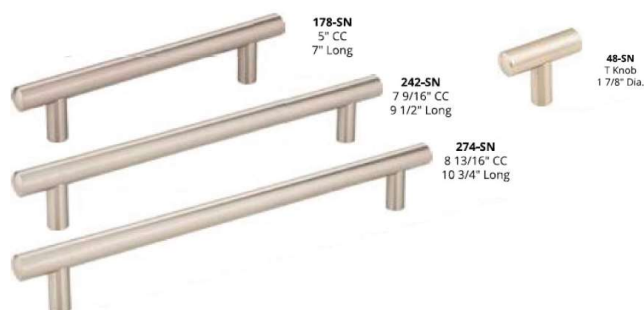

Key West & Key Largo

AVAILABLE FINISHES

ORB SN MB BG SBZ