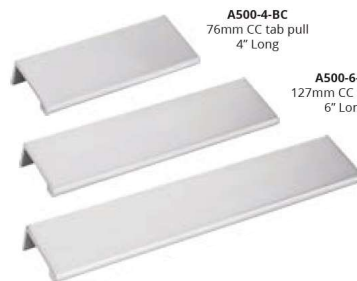

A500-4-BC
76mm CC tab pull
4" Long

A500-6-BC
127mm CC tab pull
6" Long

A500-8-BC
90mm CC tab pull (3 holes)
8" Long

Edgefield

AVAILABLE FINISHES

PC

MB

SN

BC

ABG