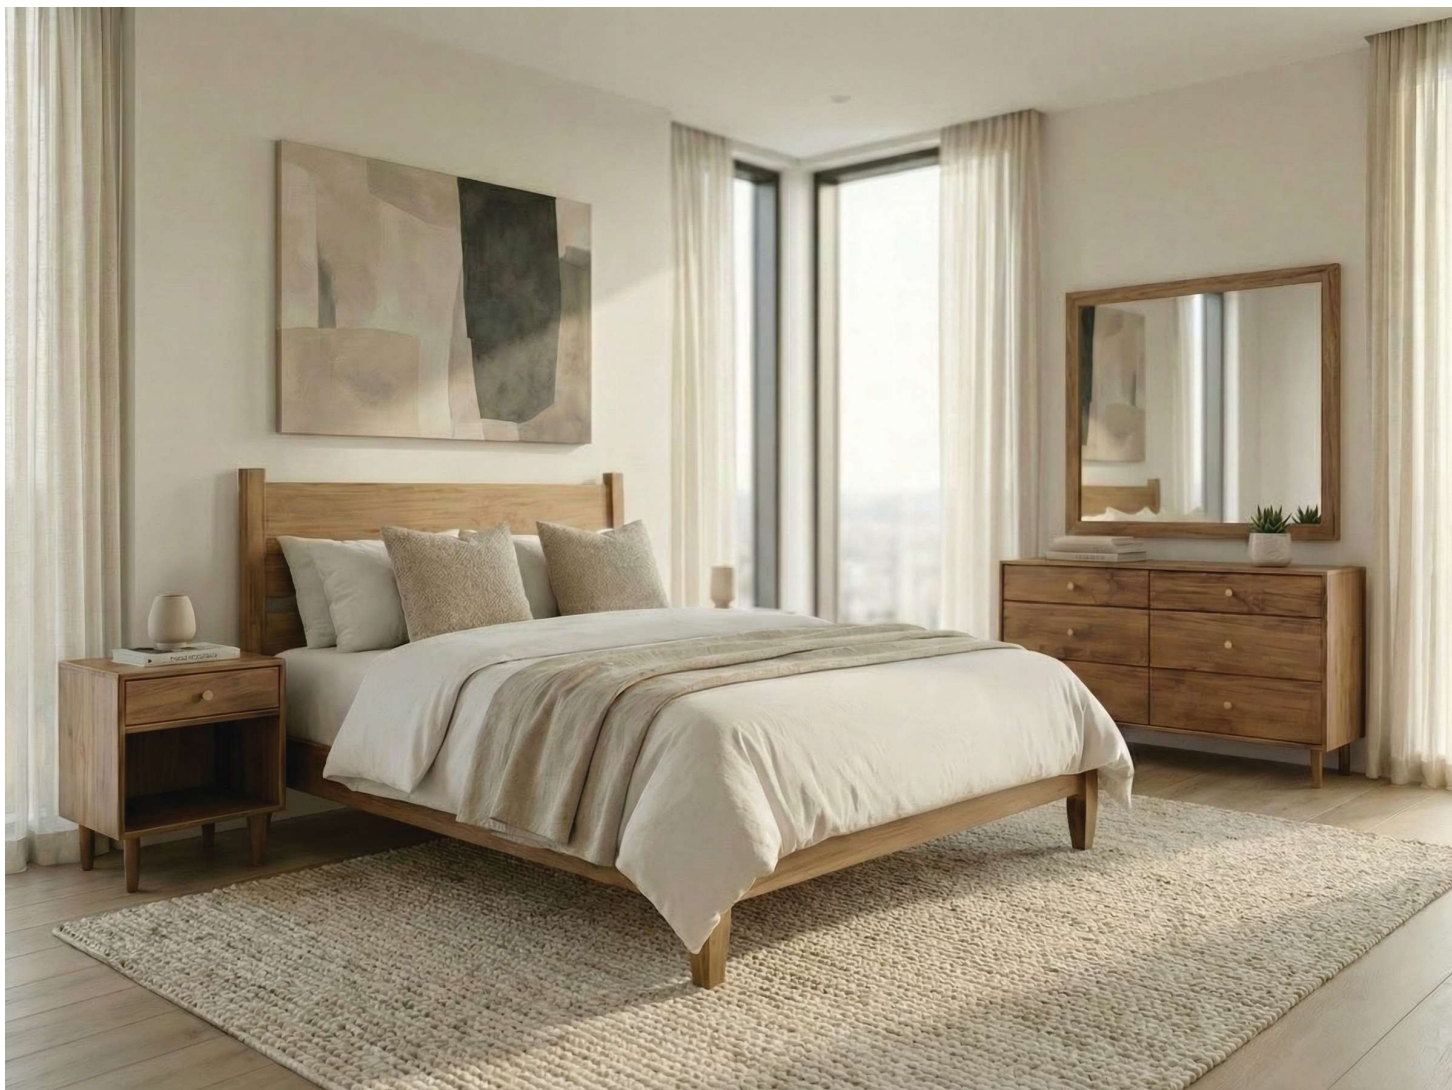

NAPA COLLECTION

**SHOWN IN
WORMY MAPLE**

**STAIN COLOR OCS-112
PROVINCIAL**

Gibson - New!

AVAILABLE FINISHES

MB BNBDL SBZ BG SN PC