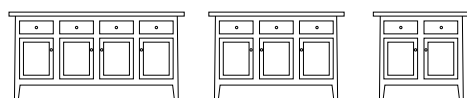

Configurations

Standard Hutches:

4 Doors 3 Doors 2 Doors

Wine Rack Options for Hutches:

4 Doors 3 Doors 2 Doors

Standard Buffets / Sideboards:

4 Doors 3 Doors 2 Doors

Wine Rack Options for Buffets / Sideboards: