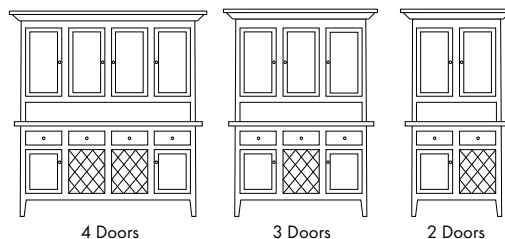

BUFFET ITEM NUMBER:
HTS5290

Buffet

2 Doors - 20"D x 42½"W x 36"H
 3 Doors - 20"D x 60"W x 36"H
 4 Doors - 20"D x 77½"W x 36"H

Sideboard

2 Doors - 20"D x 44"W x 40"H
 2 Doors - 20"D x 54"W x 40"H
 3 Doors - 20"D x 60"W x 40"H

SIDEBOARD ITEM NUMBER:
HTS5390

Standard Features

- Plain Back
- Can Light(s)
- Glass Shelves with Groove
- Soft Close Doors
- Full Extension Drawer Slides

Hardware: PA0213-MB

Options

- Tongue & Groove Back
- No Can Light(s)
- Wood Shelves
- Soft Close Drawers
- Beveled Glass
- Wine Rack

Configurations

Standard Hutches:

4 Doors 3 Doors 2 Doors

Wine Rack Options for Hutches:

4 Doors 3 Doors 2 Doors

Standard Buffets / Sideboards:

4 Doors 3 Doors 2 Doors

Wine Rack Options for Buffets / Sideboards: