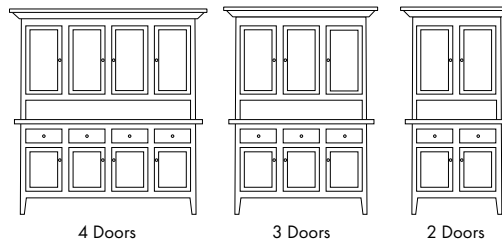

BUFFET ITEM NUMBER:
HTS5290

Buffet

2 Doors - 20"D x 42½"W x 36"H
 3 Doors - 20"D x 60"W x 36"H
 4 Doors - 20"D x 77½"W x 36"H

Sideboard

2 Doors - 20"D x 44"W x 40"H
 2 Doors - 20"D x 54"W x 40"H
 3 Doors - 20"D x 60"W x 40"H

SIDEBOARD ITEM NUMBER:
HTS5390

Standard Features

- Plain Back
- Can Light(s)
- Glass Shelves with Groove
- Soft Close Doors
- Full Extension Drawer Slides

Hardware: PA0213-MB

Options

- Tongue & Groove Back
- No Can Light(s)
- Wood Shelves
- Soft Close Drawers
- Beveled Glass
- Wine Rack

Configurations

Standard Hutches:

4 Doors 3 Doors 2 Doors

Wine Rack Options for Hutches:

4 Doors 3 Doors 2 Doors

Standard Buffets / Sideboards:

4 Doors 3 Doors 2 Doors

Wine Rack Options for Buffets / Sideboards: