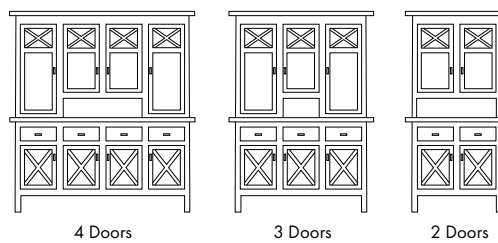

Hardware:

- Doors - D552-BL
- Drawers - D553-BL

Options

- Plain Back
- No Can Light(s)
- Wood Shelves
- Soft Close Drawers
- Beveled Glass
- Wine Rack

Configurations

Standard Hutches:

4 Doors 3 Doors 2 Doors