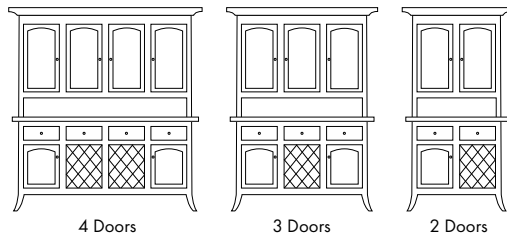

- Tongue & Groove Back
- No Can Light(s)
- Wood Shelves
- Soft Close Drawers
- Beveled Glass
- Wine Rack

Configurations

Standard Hutches:

4 Doors 3 Doors 2 Doors

Wine Rack Options for Hutches:

4 Doors 3 Doors 2 Doors