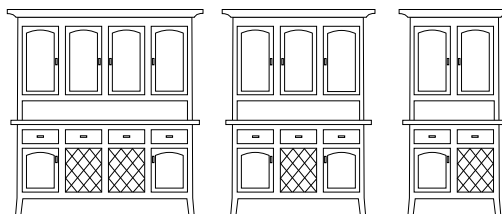

4 Doors

3 Doors

2 Doors

3 Doors

2 Doors

Wine Rack Options for Hutches:

4 Doors