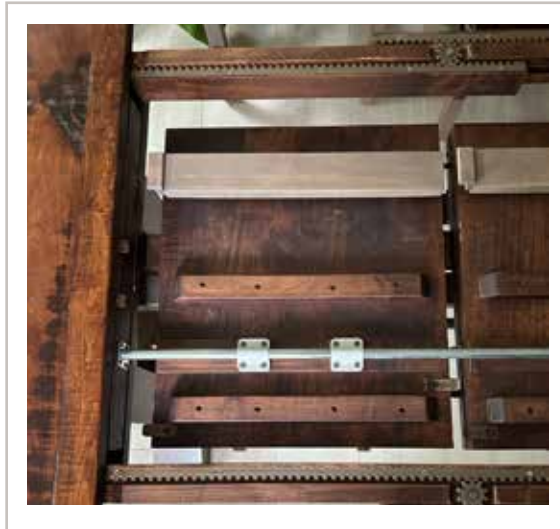

Exclusive Feature - Butterfly Leaves

Blue butterflies shown throughout our catalog indicate which tables can support the Butterfly Leaf Hinge. The number of butterflies shows if a table can be built with 1 or 2 butterfly leaves.

1
Pull table
apart.

2
Lift leaf and
fold in half.

3
Flip both
halves to
one side.

4
Swivel leaf
to fit below
table and
out of sight.

Exclusive Feature – Butterfly Leaves

A unique way to self-store leaves in a Single Pedestal Table!

Yellow butterflies throughout our catalog indicate which Single Pedestal tables support our exclusive Butterfly Leaf Hinge.

1
Begin with closed table.

2
Pull table apart to reveal leaf.

3
Lift leaf upright.

4
Open leaf (like a book) and lay on frame.

5
Push table together.

6
No need for the heavy box usually found underneath single pedestal tables with our one-of-a-kind Butterfly Leaf.

NOTE: Aprons are not available on Single Pedestal Butterfly Leaves