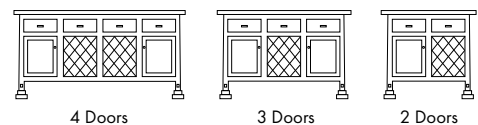

Wine Rack Options for Hutches:

4 Doors 3 Doors 2 Doors

Standard Buffets / Sideboards:

4 Doors 3 Doors 2 Doors

Wine Rack Options for Buffets / Sideboards:

4 Doors 3 Doors 2 Doors

BUFFET ITEM NUMBER:
HTS5270

Buffet