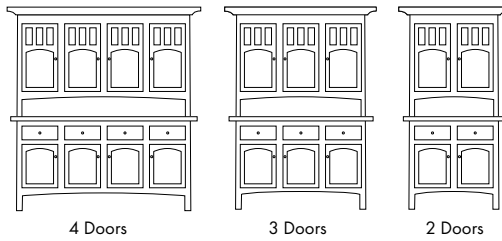

HUTCH ITEM NUMBER: **HTS5170**

Hutch

- 2 Doors - 21"D x 44"W x 83"H
- 3 Doors - 21"D x 64"W x 83"H
- 4 Doors - 21"D x 82"W x 83"H

Configurations

Standard Hutches:

4 Doors

3 Doors

2 Doors