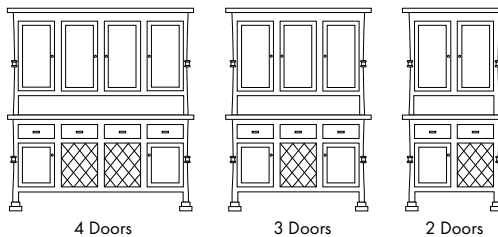

Configurations

Standard Hutches:

4 Doors

3 Doors

2 Doors

Wine Rack Options for Hutches:

4 Doors

3 Doors