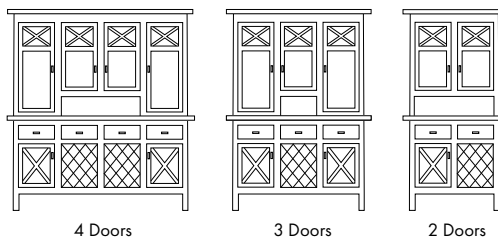

Wine Rack Options for Hutches:

4 Doors   3 Doors   2 Doors