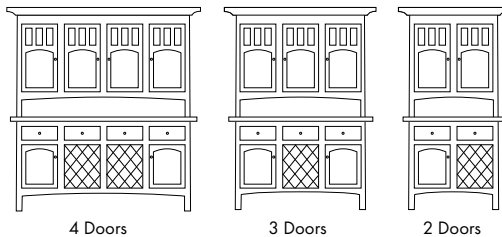

4 Doors

3 Doors

2 Doors

Wine Rack Options for Hutches:

4 Doors

3 Doors

2 Doors