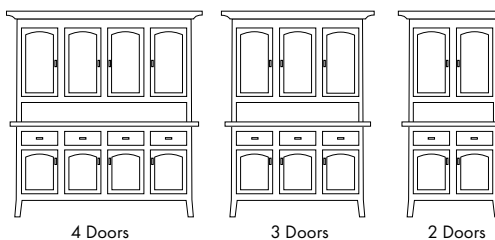

Configurations

Standard Hutches: