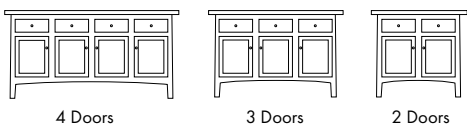

Standard Buffets / Sideboards:

4 Doors

3 Doors

2 Doors