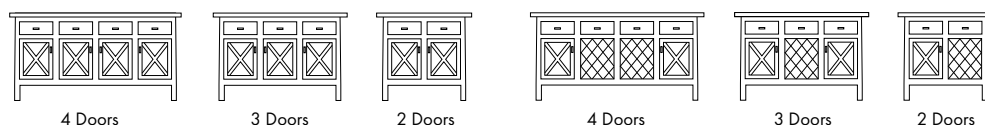

Standard Buffets / Sideboards:

4 Doors   3 Doors   2 Doors   4 Doors   3 Doors   2 Doors