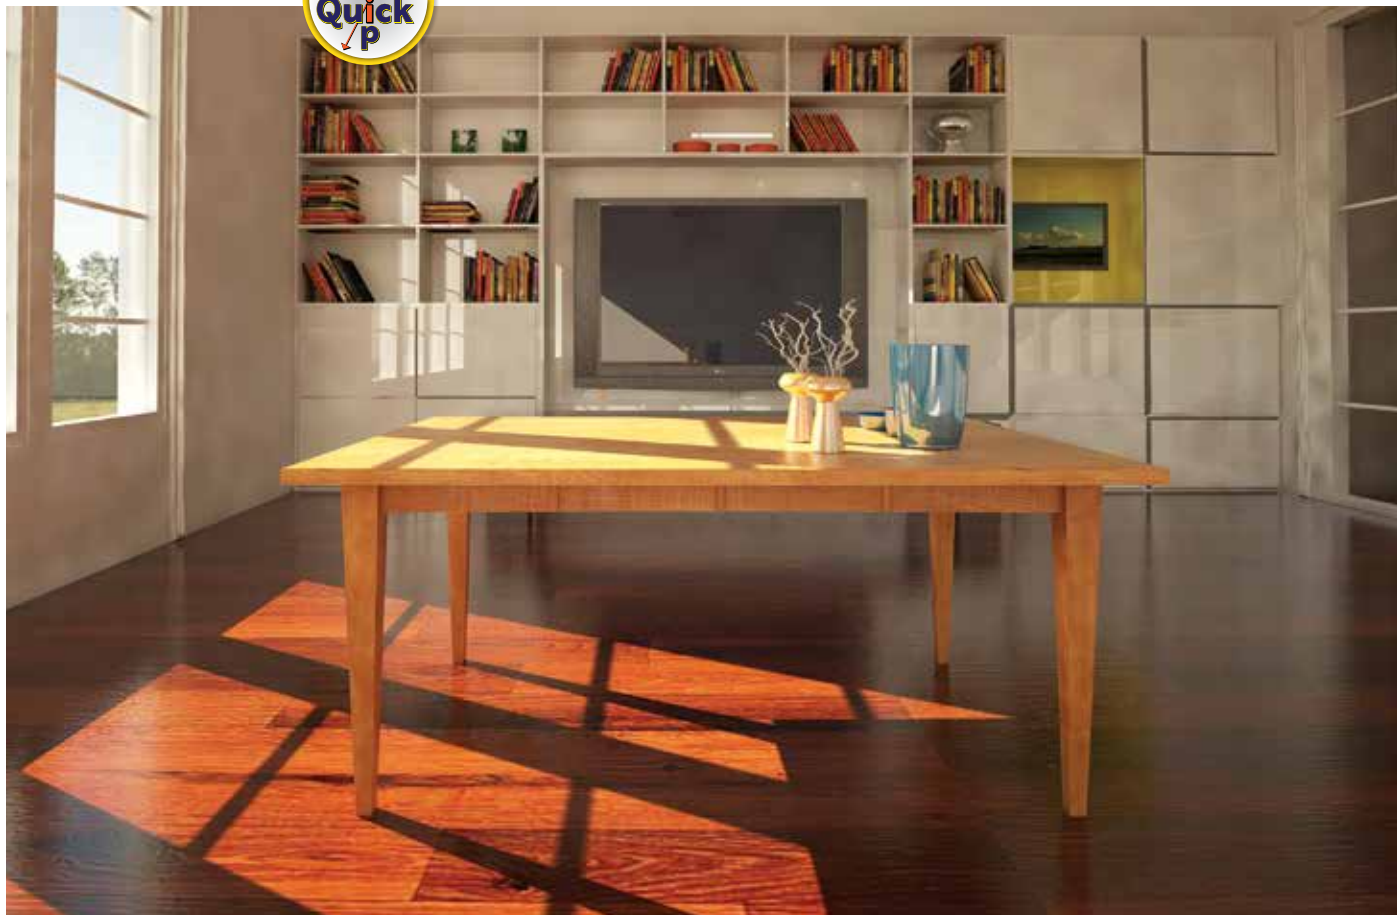

Standard Features

TOP:	Rectangular
EDGE:	Small Round Over
LEGS:	Pro Mission

Leaves

Standard Leaves - 12"
Butterfly Leaves - 18"

**BUTTERFLY LEAVES
AVAILABLE:**