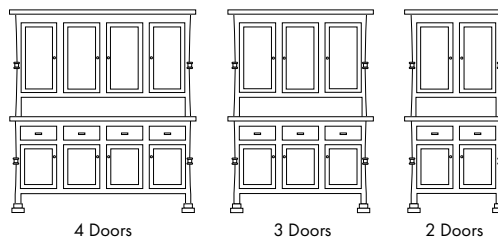

Configurations

Standard Hutches: