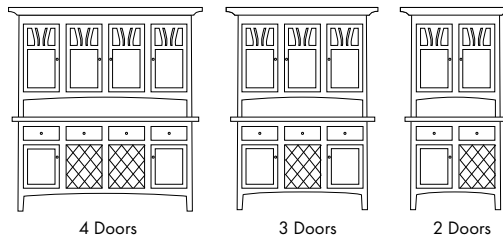

Configurations

Standard Hutches:

4 Doors

3 Doors

2 Doors

Wine Rack Options for Hutches:

4 Doors

3 Doors