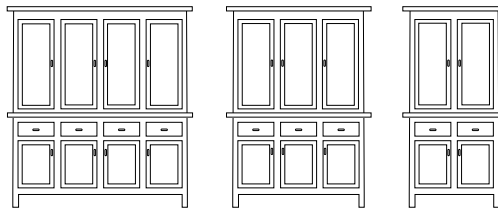

Hutch

- 2 Doors - 20"D x 42½"W x 83½"H
- 3 Doors - 20"D x 60"W x 83½"H
- 4 Doors - 20"D x 77½"W x 83½"H

Configurations

Standard Hutches:

Wine Rack Options for Hutches:

Standard Buffets:

Wine Rack Options for Buffets: