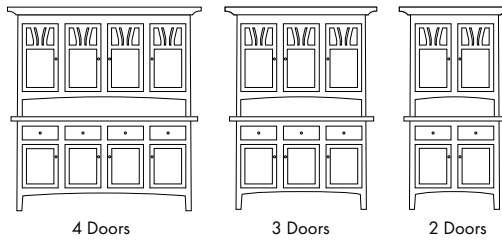

Configurations

Standard Hutches: