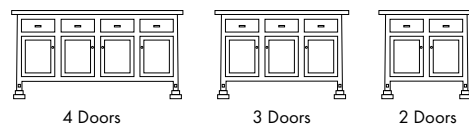

Standard Buffets / Sideboards: