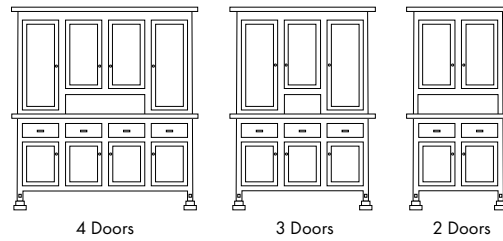

Configurations

Standard Hutches: