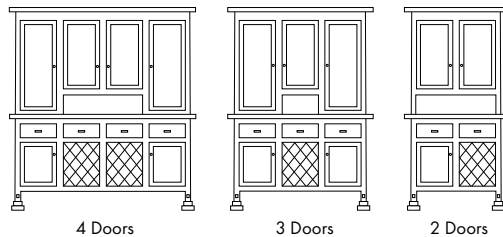

Wine Rack Options for Hutches: