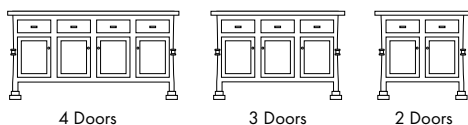

Standard Buffets / Sideboards:

4 Doors

3 Doors

2 Doors