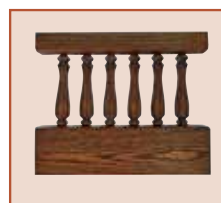

Suggested Seating
Any chair style - see pages 149-176

Standard Features

TOP:	Oval
EDGE:	Round Over
BASE:	8", 8-Sided Pedestal, VO-C104 Feet

Leaves

Standard Leaves - 12"
Butterfly Leaves - 18"

BUTTERFLY LEAVES AVAILABLE:

Options

Feet: