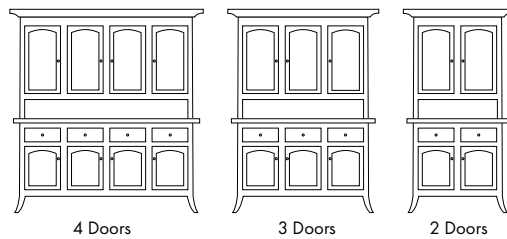

- Tongue & Groove Back
- No Can Light(s)
- Wood Shelves
- Soft Close Drawers
- Beveled Glass
- Wine Rack

Configurations

Standard Hutches:

4 Doors 3 Doors 2 Doors

Wine Rack Options for Hutches:

4 Doors 3 Doors 2 Doors